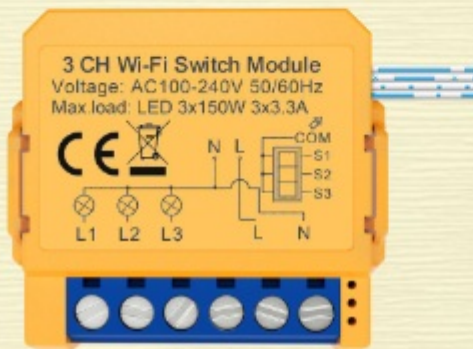

Wall Socket with USB charger

MODEL : **DGPD01-W/B/G/WG/BG**

Dimension : 86*86*39MM
Operating voltage : 110V-240V/50-60HZ
QC Output : 5V~3A, 9V~2.22A, 12V~1.67A
Rated load : 13A

Ultra Mini Size DIY Light Switch Module

Compatible with 95% of installation box on market

MINI SIZE
39X39X19 mm

APP Control

Voice Control

Timing Countdown

Group Control

MODEL : **DR01-W**

MODEL : **DR02-W**

MODEL : **DR03-W**

MODEL : **DR04-W**

Main Feature

- > APP Remote Control
- > Hand Free Voice Control
- > Timer, Schedule & Count Down Function
- > 2 Way Control
- > 3 Switch Type for Option

Product Specifications