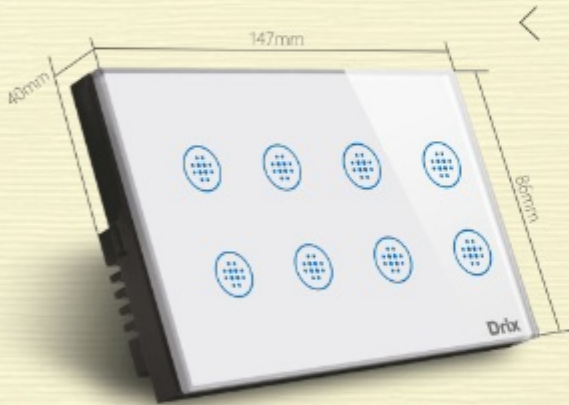

Product Specifications

Dimension	: 254*94*39MM
Operating voltage	: 110V-240V/50-60HZ
Lamp Max.load	: 625W/Gang
Fan Max.load	: 625W
Air conditioner Max.load	: 20A
Wall socket Max.load	: 13A
QC Output	: 5V~3A, 9V~2.22A,12V~1.67A EN62368-1
Frequency	: Wifi 2.4G or RF 433Mhz(optional)
Certificate	: CE / ROHS

MODEL : **DGS08-W/B/G/WG/BG**

Product Specifications

Dimension	: 147*86*40MM
Operating voltage	: 110V-240V/50-60HZ
Rated load	: 625W/Gang

Frequency:
Wifi or Zigbee 2.4G

- App Control-Control switches from anywhere with your smart phone. (Smart Life TUYA)
- Voice Control-Works perfectly with Amazon Alexa, Google Home
- Power statistics-You can check the electricity statistics per switch anytime
- Timing-Set scheduled/countdown timers to turn on/off at specified time
- Smart Scene-You can set the switch easily to achieve the desired scene mode
- Tempered glass panel, easy to clean, non-discoloring, always look as new.
- With red and blue LED indicator, very distinguished.
- Control the switch directly, No gateway required.
- Easy to install, Neutral wire required
- Status indication ➤ Memory function ➤ Child lock
- Turn On /Off backlight ➤ Support RF Remote Control
- Certificate : CE / ROHS