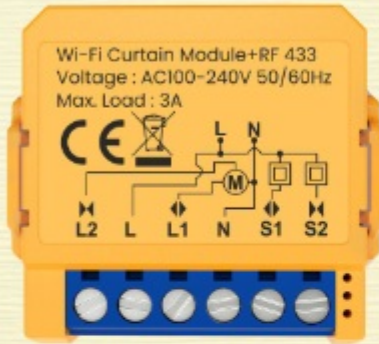

MODEL :
DRD01-W

MODEL :
DRD02-W

Product Specifications

Product type	: 1 Gang/2 Gang WIFI Dimming Module
Voltage	: AC100-240V 50/60Hz
Operation Frequency	: 2.412GHz-2.484GHz
Operation temp.	: -10°C + 40°C
Protocol	: WIFI IEEE 802.11b/g/n
Operation Range	: <100m
Dimension (WxDxH)	: 39x39x19.4 mm
IP Rating	: IP20

Max. Load

1 Gang : AC230V 150W
2 Gang : AC230V 2x100W

MODEL : **DRC01-W**

Curtain Open Percentage Control & Accurate Calibration Function

Accurately control the curtain open percentage via APP & voice control