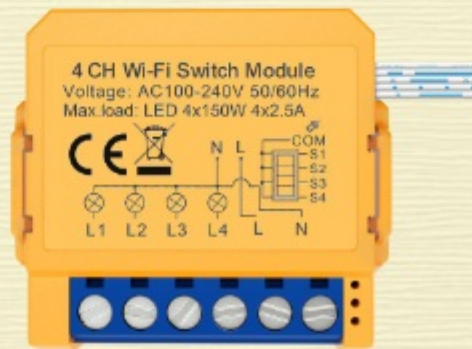

Wall Socket with USB charger

MODEL : **DGPD01-W/B/G/WG/BG**

Dimension : 86*86*39MM
Operating voltage : 110V-240V/50-60HZ
QC Output : 5V~3A, 9V~2.22A, 12V~1.67A
Rated load : 13A

Ultra Mini Size DIY Light Switch Module

Compatible with 95% of installation box on market

MINI SIZE
39X39X19 mm

APP Control

Voice Control

Timing Countdown

Group Control

MODEL : **DR01-W**

MODEL : **DR02-W**

MODEL : **DR03-W**

MODEL : **DR04-W**

Main Feature

- > APP Remote Control
- > Hand Free Voice Control
- > Timer, Schedule & Count Down Function
- > 2 Way Control
- > 3 Switch Type for Option

Product Specifications