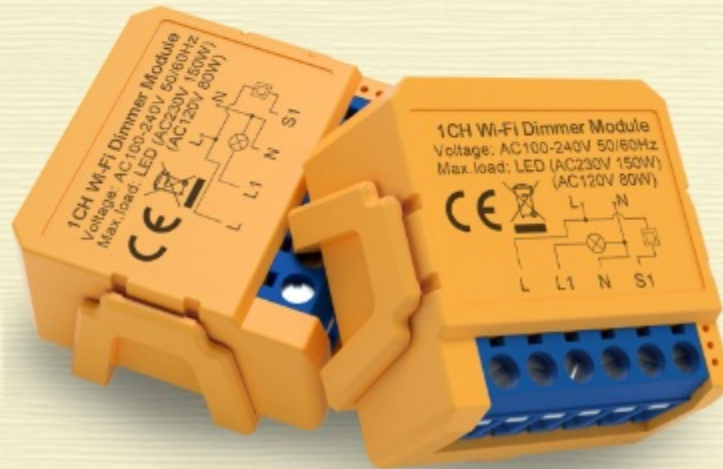

Stepless Dimming

Dim your lamp brightness from 0% to 100% for different scene sleeping, working, watching movie, party etc.,

MODEL :
DRD01-W