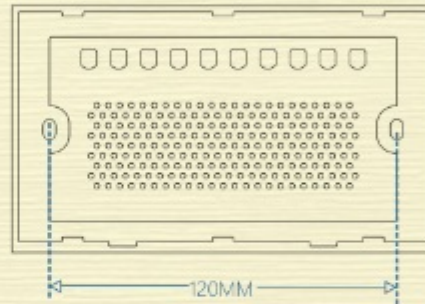

Product Specifications

Dimension	: 254*94*39MM
Operating voltage	: 110V-240V/50-60HZ
Lamp Max.load	: 625W/Gang
Fan Max.load	: 625W
Air conditioner Max.load	: 20A
Wall socket Max.load	: 13A
QC Output	: 5V~3A, 9V~2.22A,12V~1.67A EN62368-1
Frequency	: Wifi 2.4G or RF 433Mhz(optional)
Certificate	: CE / ROHS

MODEL : **DGS08-W/B/G/WG/BG**

Product Specifications

Dimension	: 147*86*40MM
Operating voltage	: 110V-240V/50-60HZ
Rated load	: 625W/Gang

Frequency:
Wifi or Zigbee 2.4G

- App Control-Control switches from anywhere with your smart phone. (Smart Life TUYA)
- Voice Control-Works perfectly with Amazon Alexa, Google Home
- Power statistics-You can check the electricity statistics per switch anytime
- Timing-Set scheduled/countdown timers to turn on/off at specified time
- Smart Scene-You can set the switch easily to achieve the desired scene mode
- Tempered glass panel, easy to clean, non-discoloring, always look as new.
- With red and blue LED indicator, very distinguished.
- Control the switch directly, No gateway required.
- Easy to install, Neutral wire required
- Status indication ➤ Memory function ➤ Child lock
- Turn On /Off backlight ➤ Support RF Remote Control
- Certificate : CE / ROHS