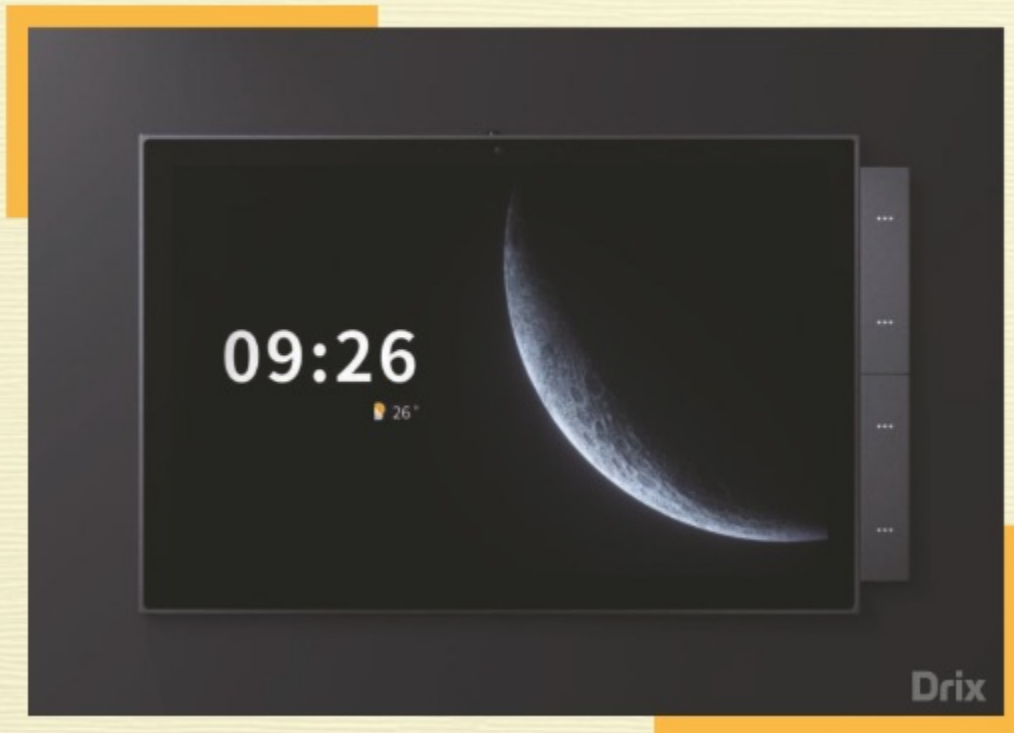

MODEL : DR-101-B/W

Powered by

tuya

Intelligence
Inside

Colour : ● Black ● White

4 Inch HD Multi Touch LCD Screen

Control all Smart Switches, Smart Socket, Smart Sensor, Smart Light, Smart Curtain Switch etc, as well as smart scene control in one touch.

MODEL : **DT6E**

- > Alexa Build In Voice Control.
- > Door Bell /Camera Real Time Video Call.
- > EU Standard Smart Home Control Panel.
- > Light Sensor and Distance Detection Wake Up Sensor.
- > 4 Inch Multi Touch LCD Screen.
- > Official Tuya Module Build In.
- > Smart Scene/Switch Setting.
- > Build in Zigbee, Bluetooth and Sig mesh 3 in 1 Multi-Mode Gateway.

The smart control panel S adopts a 10-inch touch full screen, developed based on the Linux platform, supports the installation of a standard UK bottom box, can seamlessly replace the switch panel, and integrates Zigbee gateway and Alexa voice service at the same time. Interact in various ways to help users quickly and conveniently manage smart devices and scenes at home.