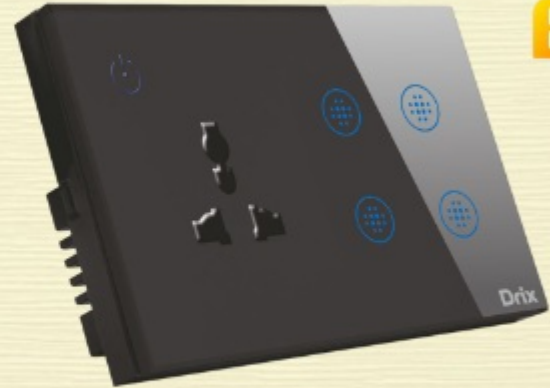

Smart 4 Gang Switch with Wall Socket

Drix
Home Intelligence

MODEL : **DGPS04-W/B/G/WG/BG**

Powered by

tuya

Intelligence
Inside

AC

Freeze

Washing
Machine

Geyser

Product Specifications

Dimension : 147*86*40MM
Operating voltage : 110V-240V/50-60HZ
Rated load : 625W/Gang

Wall socket load : 13A
Frequency : Wifi 2.4G
Certificate : CE / ROHS