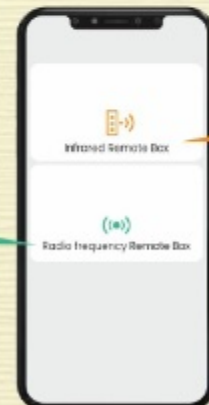

Smart Power Monitor

Monitor energy consumption in real time

MODEL :
DREM01-W

Product Specifications

Dimension (WxDxH) : 39x39x19mm	Operation Frequency : 2.412GHZ 2.484GHZ
Product Type : 1 Gang Wi-Fi Energy Monitor	Protocol : Wi-Fi IEEE 802.11b/g/n
Voltage : AC 100-240V 50/60HZ	IP Rating : IP20
Measuring Range : 0.2-80A/2* (0.2-80A)	

Smart IR + RF Remote Control

360° All Direction Strong & Stable Signal

Expanded IR code library cover above 98%
IR device like TV, Air conditioner, STB, Fan and lighting etc

MODEL :
DS16Pro

RF remote control
electric curtain